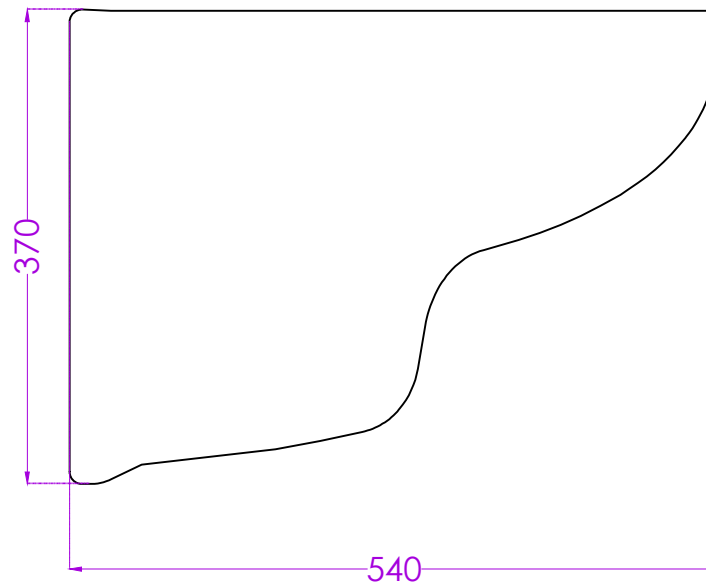

FUSION GERM FREE G4564APW0000

WALL HUNG WATER CLOSET

JOHNSON

PLAN

SIDE

BACK