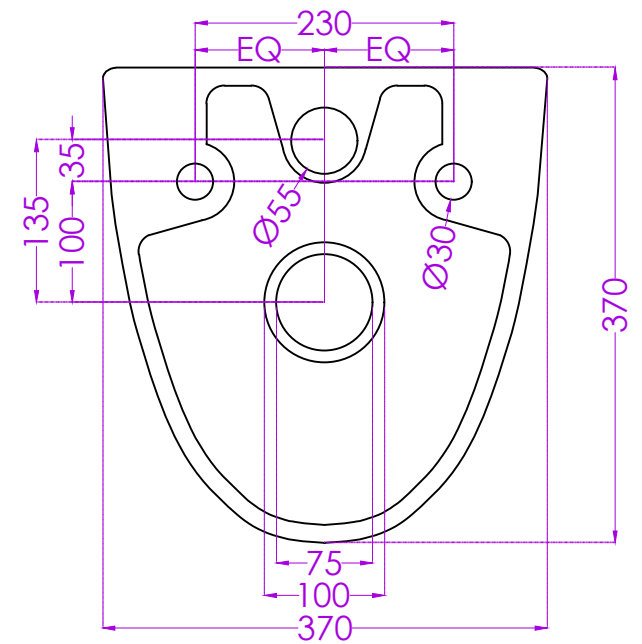

FUSION GERM FREE G4564APW0000

WALL HUNG WATER CLOSET

JOHNSON

PLAN

SIDE

BACK