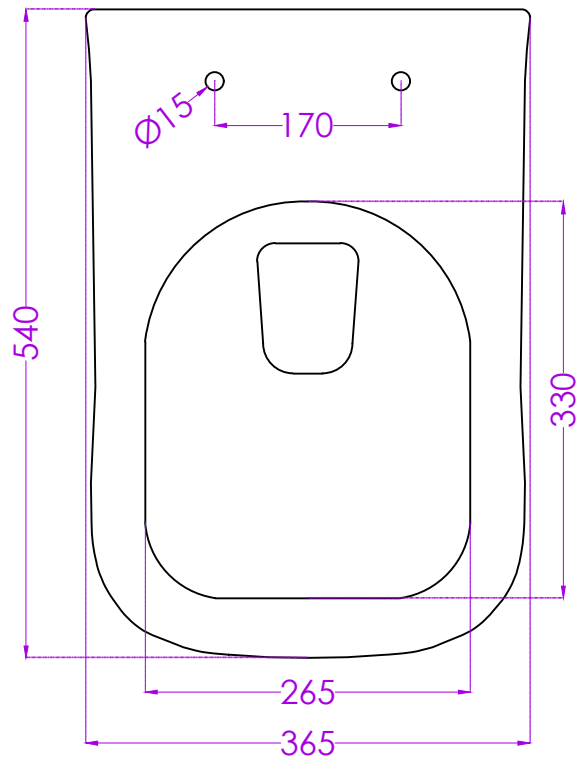

FUSION GERM FREE G4564APW0000

WALL HUNG WATER CLOSET

JOHNSON

PLAN

SIDE

BACK